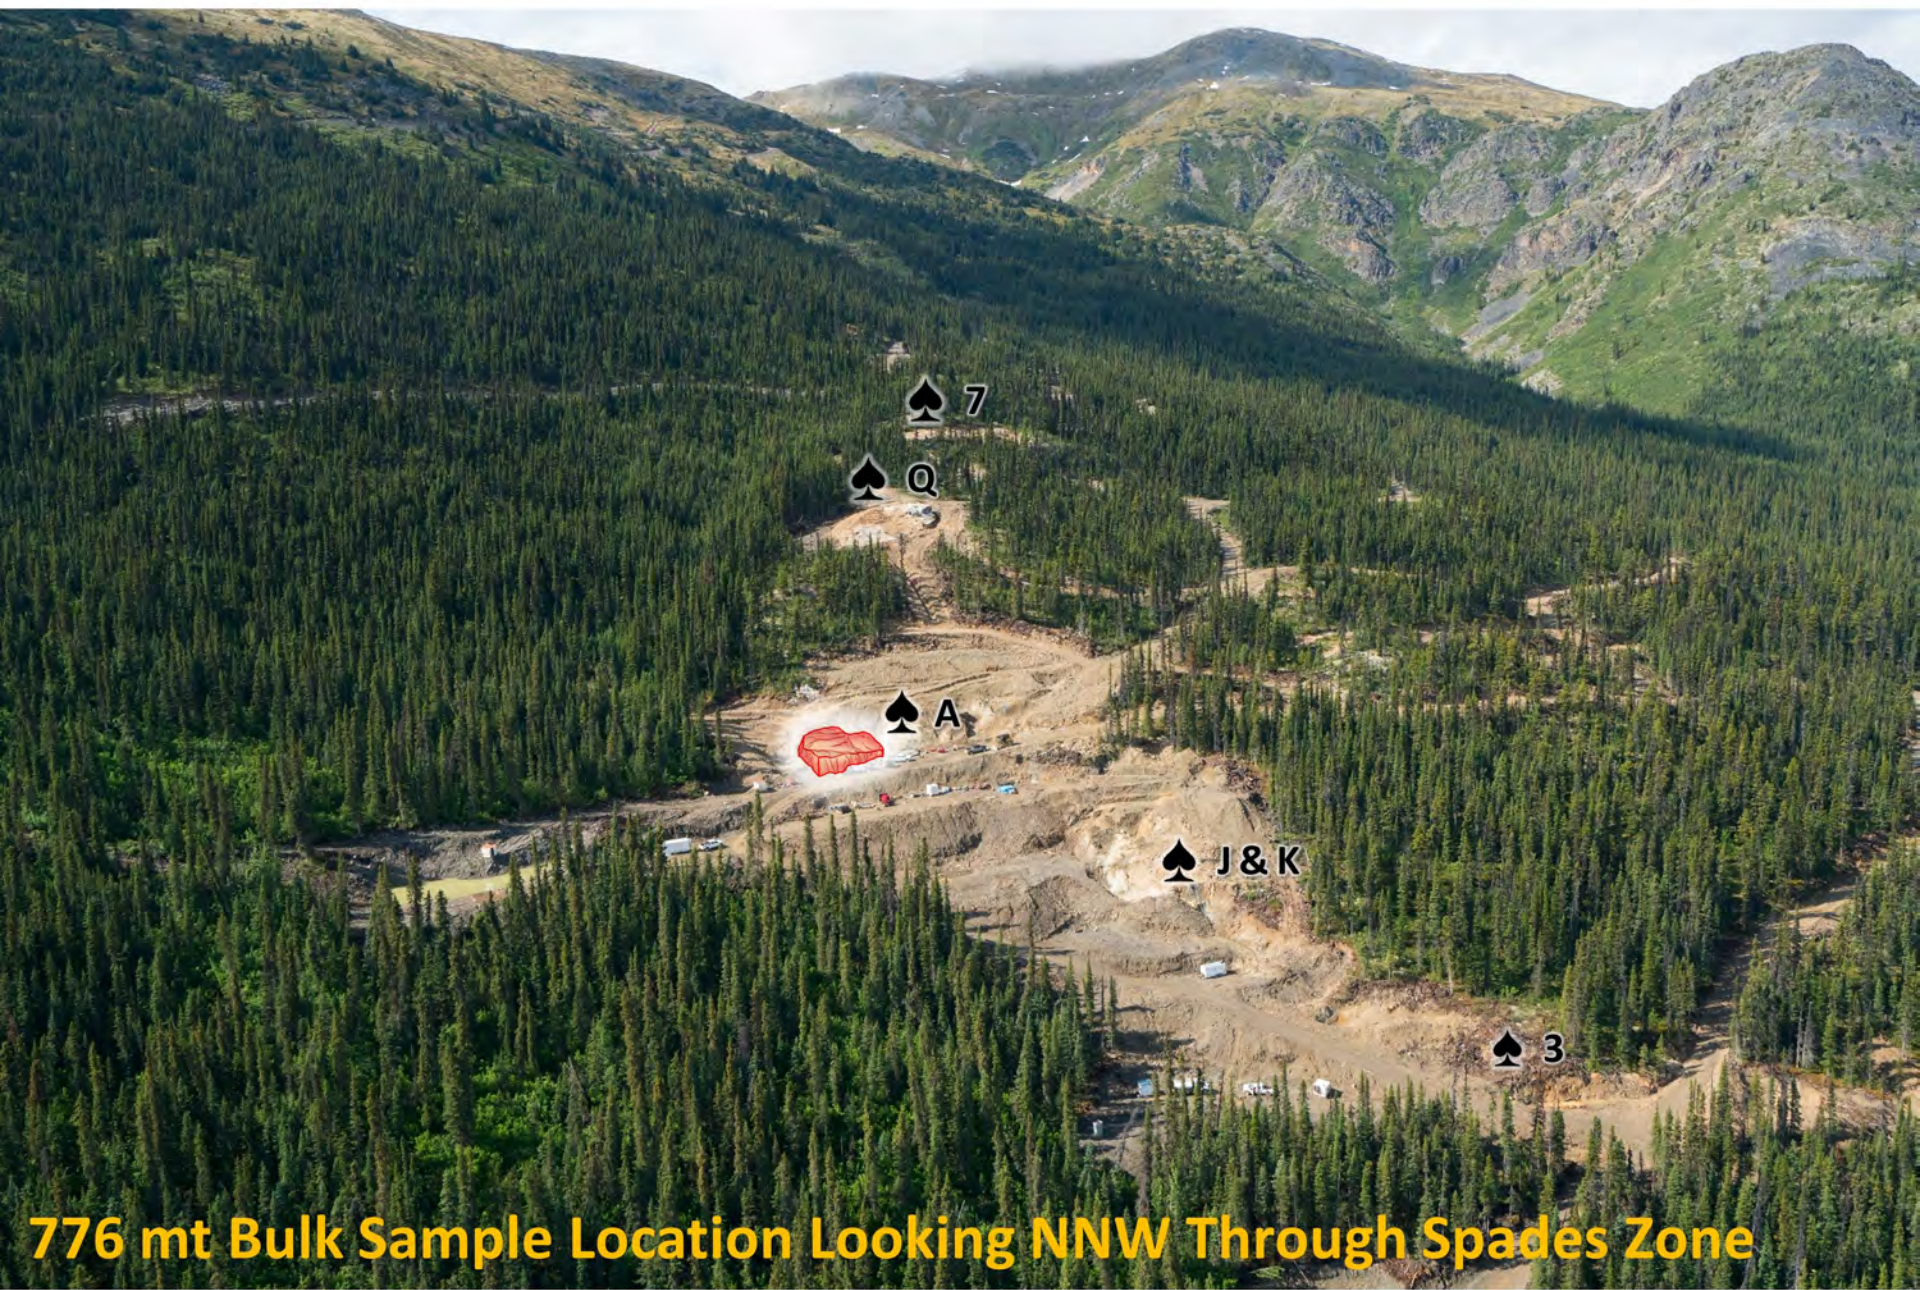

**Dimensions of the 776 mt Bulk Sample Looking NW**

**776 mt Bulk Sample Location Looking NNW Through Spades Zone**

Hearts-Clubs  
Structural  
Corridors

Spades Bulk  
Sampling

**Bulk Sample Location Within the 13.5km<sup>2</sup> Central Core Area**

# Golden Predator - 3 Aces Property Regional Soil Anomalies