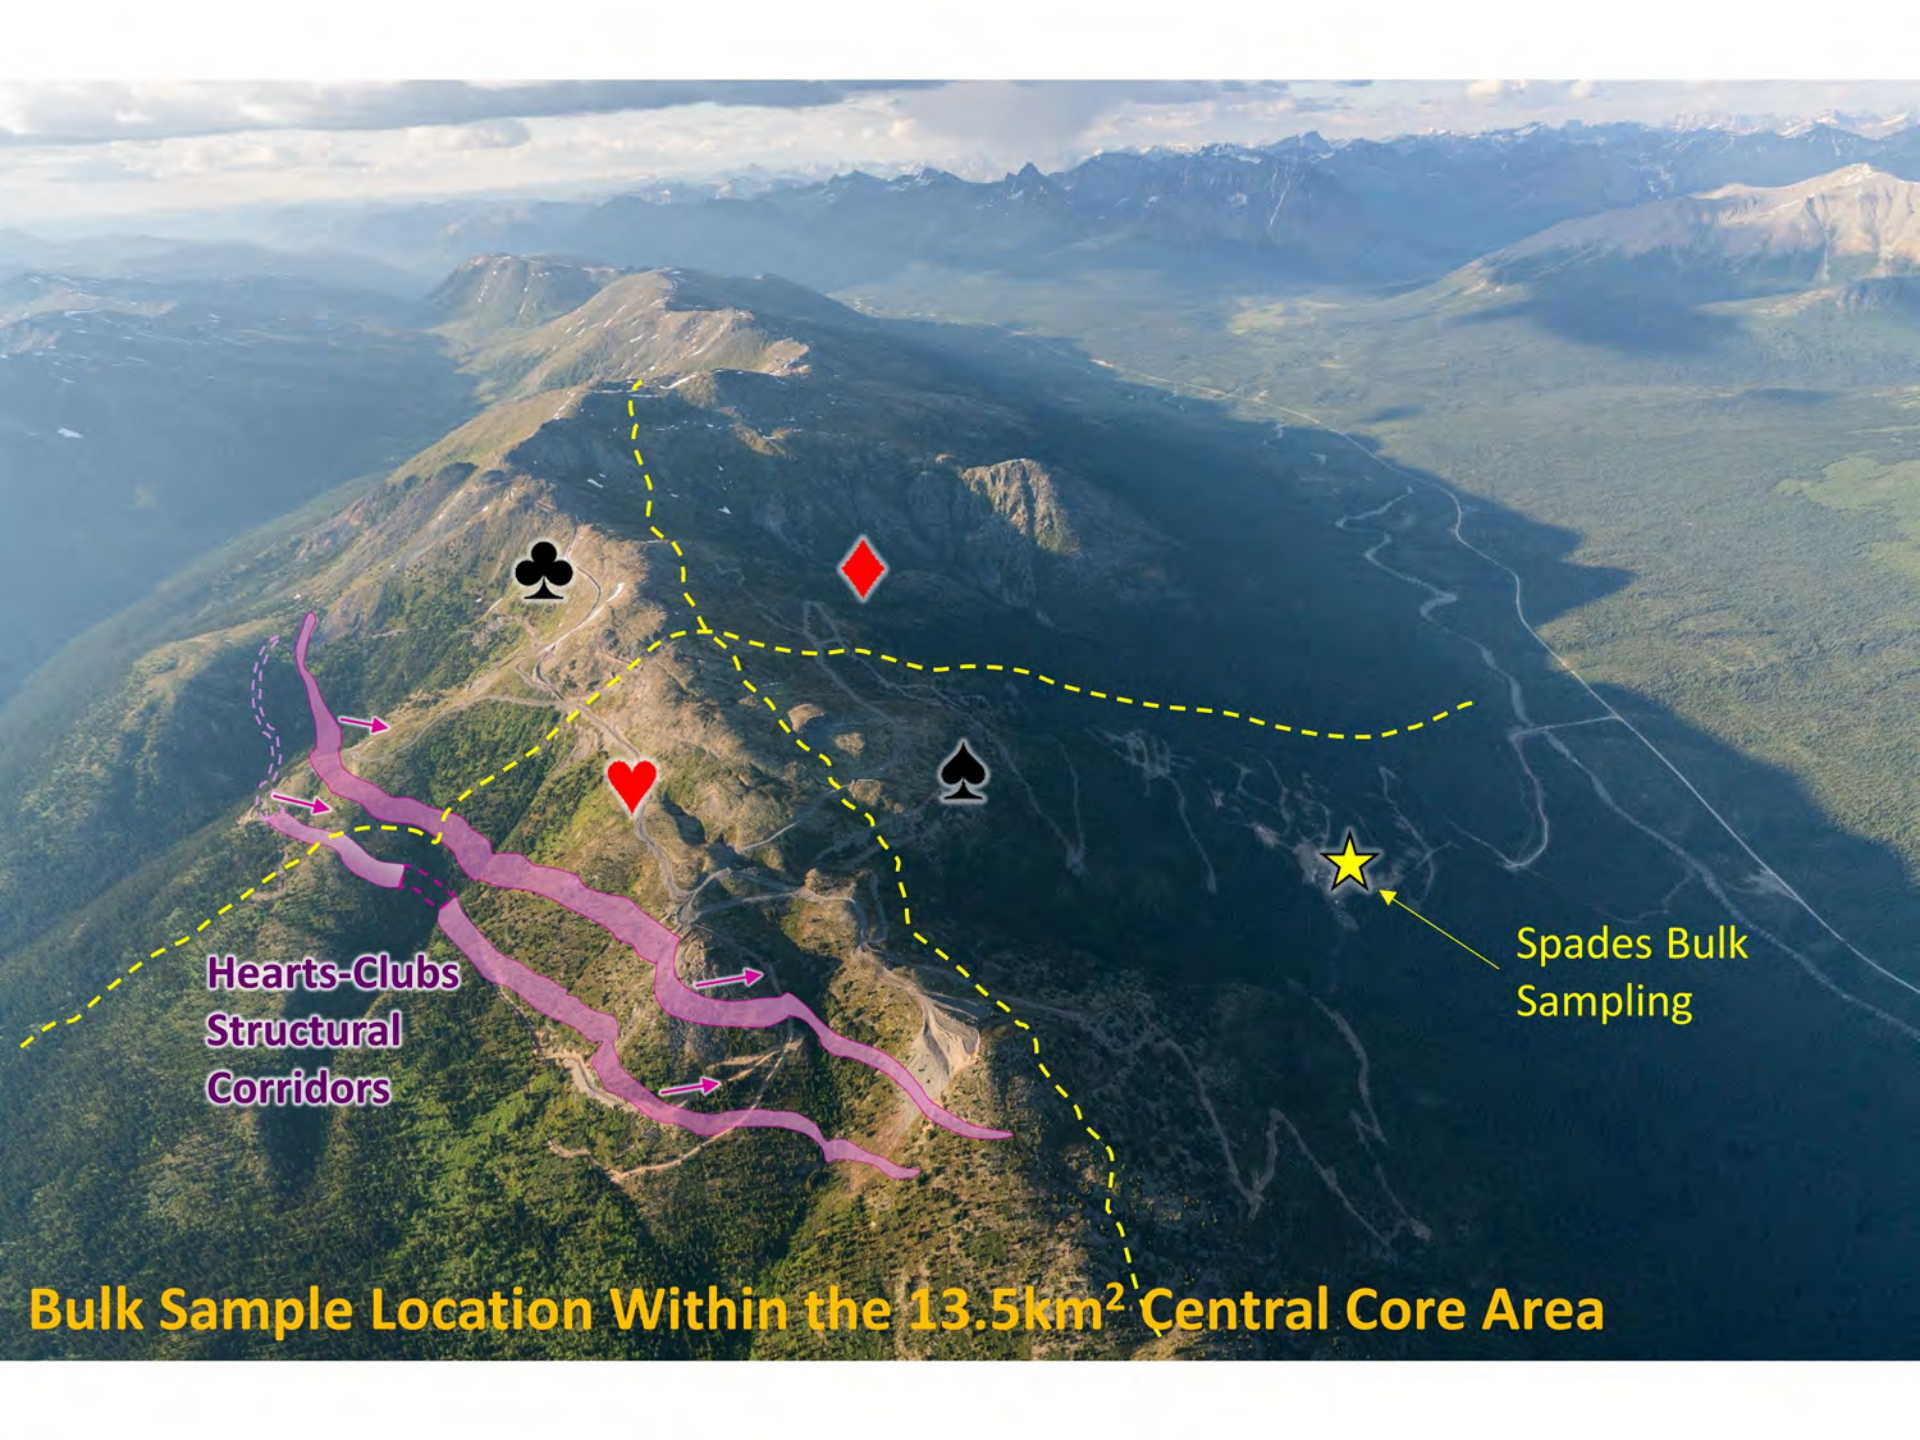

**Dimensions of the 776 mt Bulk Sample Looking NW**

**776 mt Bulk Sample Location Looking NNW Through Spades Zone**

Hearts-Clubs  
Structural  
Corridors

Spades Bulk  
Sampling

**Bulk Sample Location Within the 13.5km<sup>2</sup> Central Core Area**

# Golden Predator - 3 Aces Property Regional Soil Anomalies