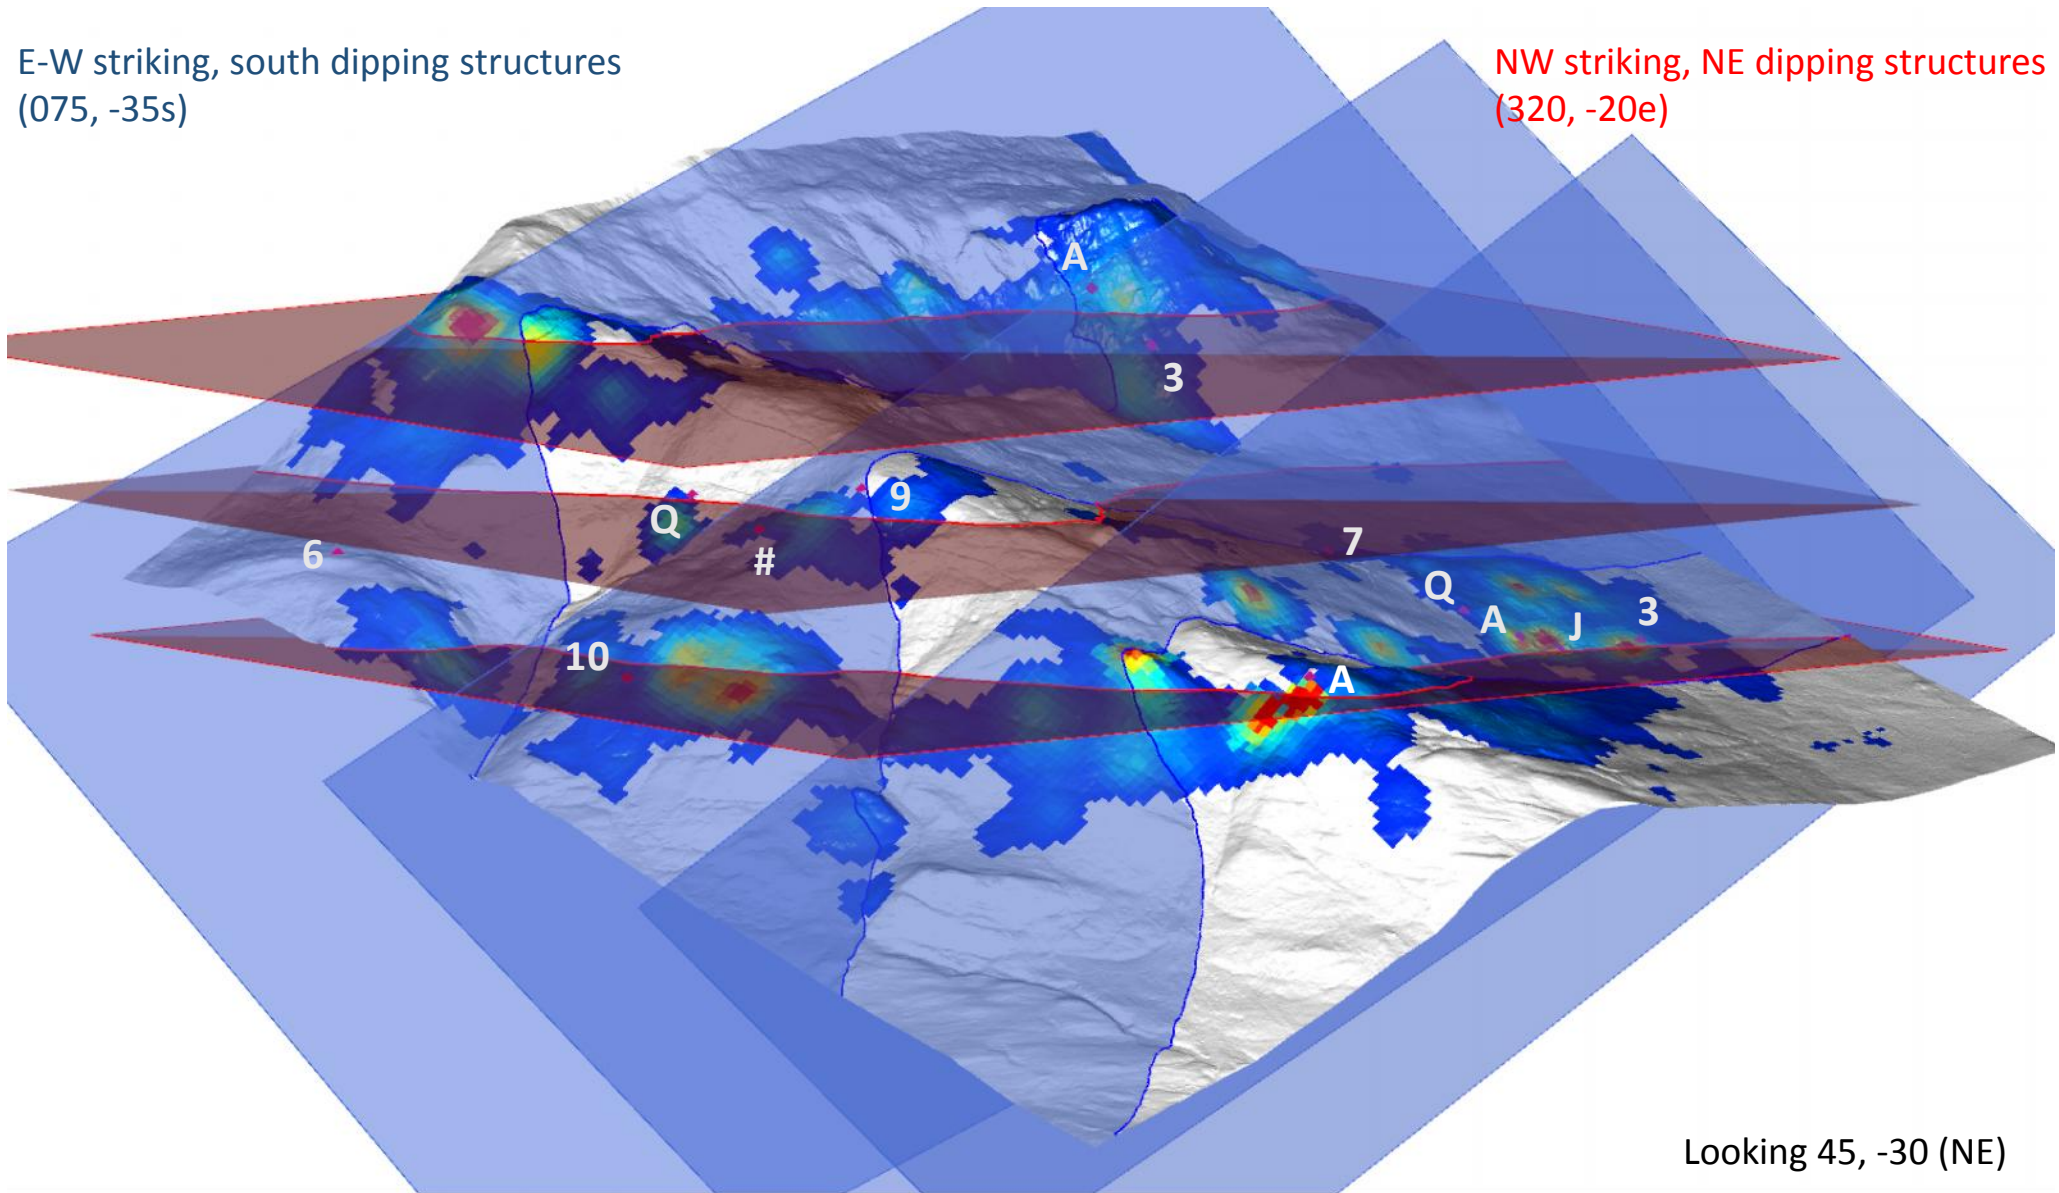

E-W striking, south dipping structures
(075, -35s)

NW striking, NE dipping structures
(320, -20e)

Looking 45, -30 (NE)

E-W striking, south dipping structures
(075, -35s)

NW striking, NE dipping structures
(320, -20e)

Looking 45, -30 (NE)